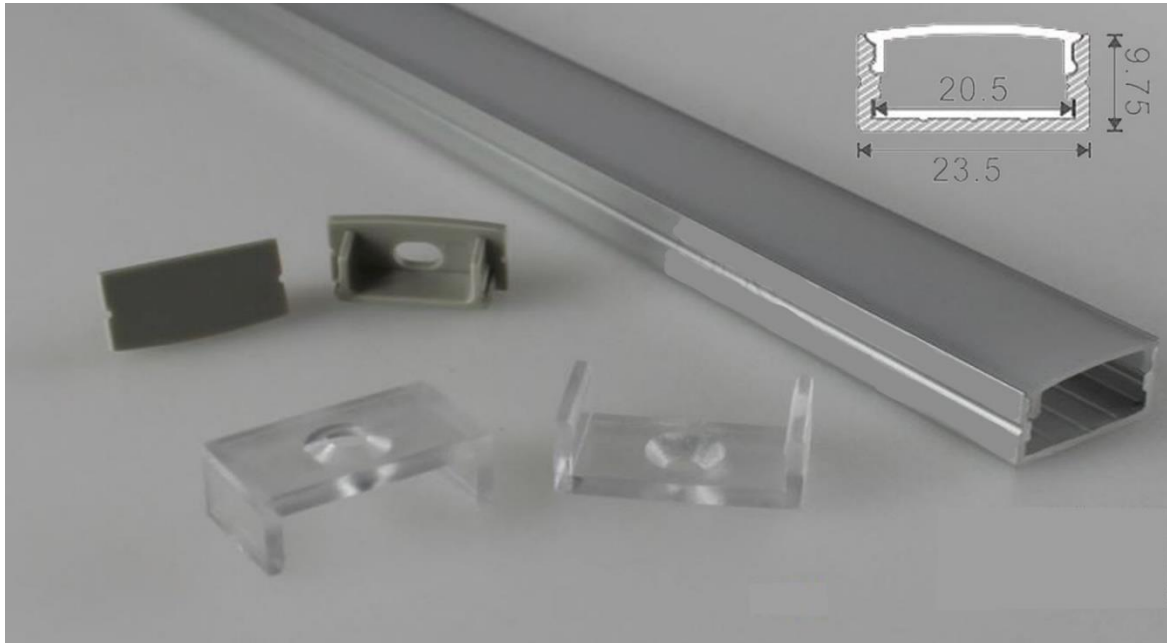

Part Number : LED-LC13-2000

Size 20.3 x 27.0 (2 M Lengths) Diffuser Available : Clear & Opal

Part Number : LED-LC14-2000

Size 20.3 x 27.0 (2 M Length)
Diffuser Available : Clear

Part Number : LED-LC15-2000

Size 23.5 x 9.75 (2 M Lengths)

Diffuser Available : Clear & Opal Out Of Stock (3 Week Lead Time)

Part Number : LED-LC16-2000

Size 29.7 x 29.7 (2 M Length)

Diffuser Available : Clear & Opal

Part Number : LED-LC17-2000