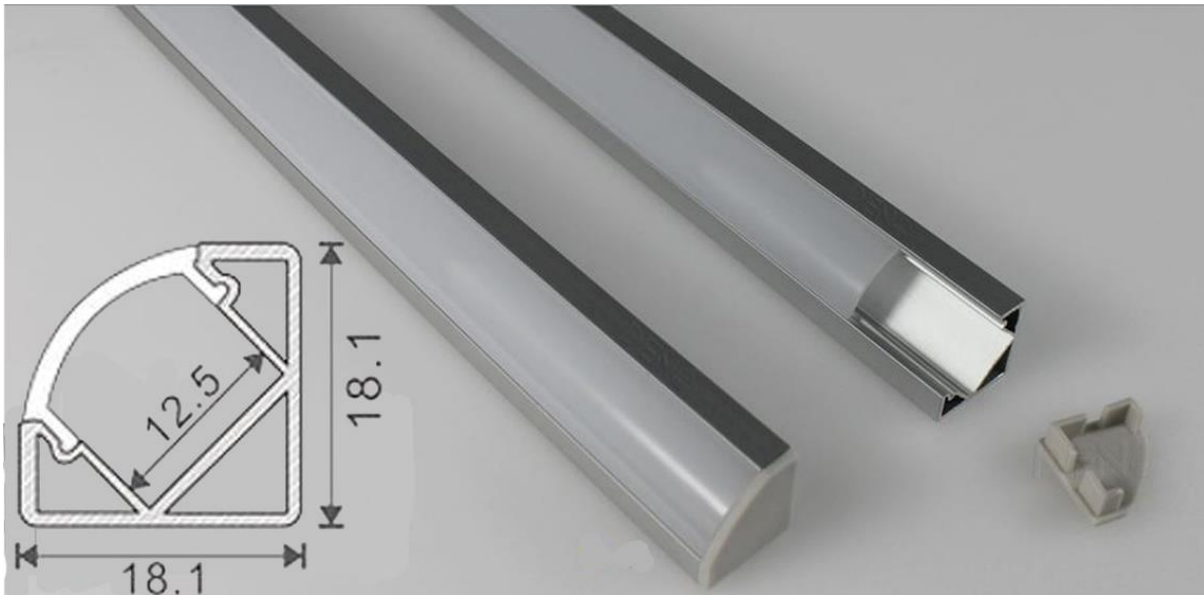

Size : 17.3 x 13.4 (2 M Lengths)
Diffuser Available : Clear & Opal

Part Number : LED-LC7-2000

Size 19.1 x 8 (2 M Lengths)
Diffuser Available : Clear & Opal

Part Number : LED-LC8-2000

Size 17.5 x 14.5 (2 M Length)
Diffuser Available: Clear & Opal Out Of Stock (3 week Lead Time)

Part Number : LED-LC9-2000

Size 18.1 x 18.1 (2 M Lengths)

Diffuser Available : Clear & Opal Out Of Stock (3 Week Lead Time)

Part Number : LED-LC10-2000

Size 16 x 16 (2 M Length)

Diffuser Available : Clear & Opal

Part Number : LED-LC11-2000

Size 20.1 x 19.4 (2 M Lengths)

Diffuser Available : Clear & Opal Out Of Stock (3 Week Lead Time)

Part Number : LED-LC12-2000

Size 18.42 x 15.8 (2 M Length)

Diffuser Available : Clear & Opal