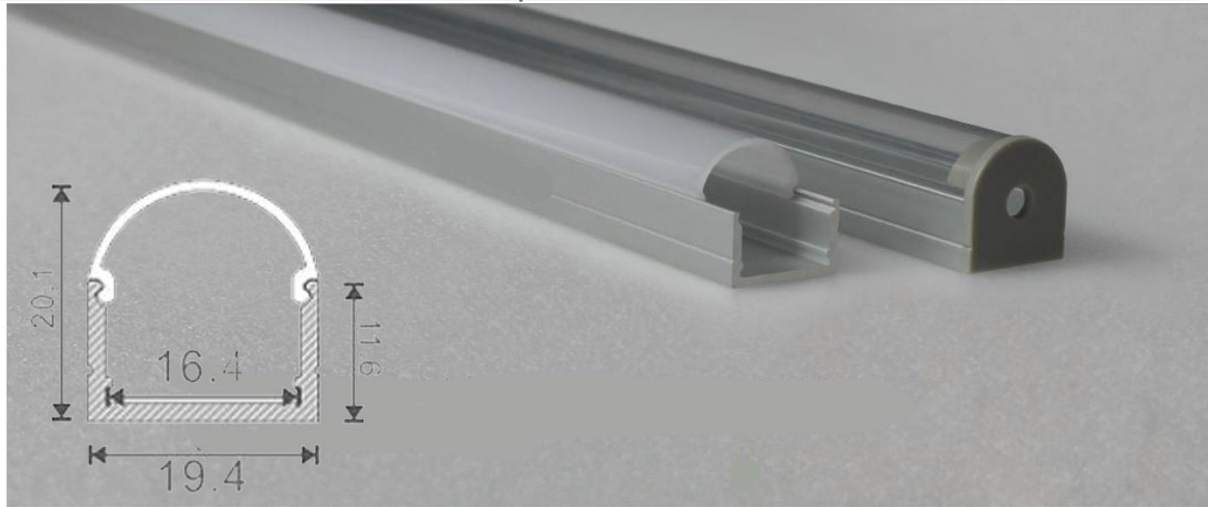

Part Number : LED-LC9-2000

Size 18.1 x 18.1 (2 M Lengths)

Diffuser Available : Clear & Opal Out Of Stock (3 Week Lead Time)

Part Number : LED-LC10-2000

Size 16 x 16 (2 M Length)

Diffuser Available : Clear & Opal

Part Number : LED-LC11-2000

Size 20.1 x 19.4 (2 M Lengths)

Diffuser Available : Clear & Opal Out Of Stock (3 Week Lead Time)

Part Number : LED-LC12-2000

Size 18.42 x 15.8 (2 M Length)

Diffuser Available : Clear & Opal