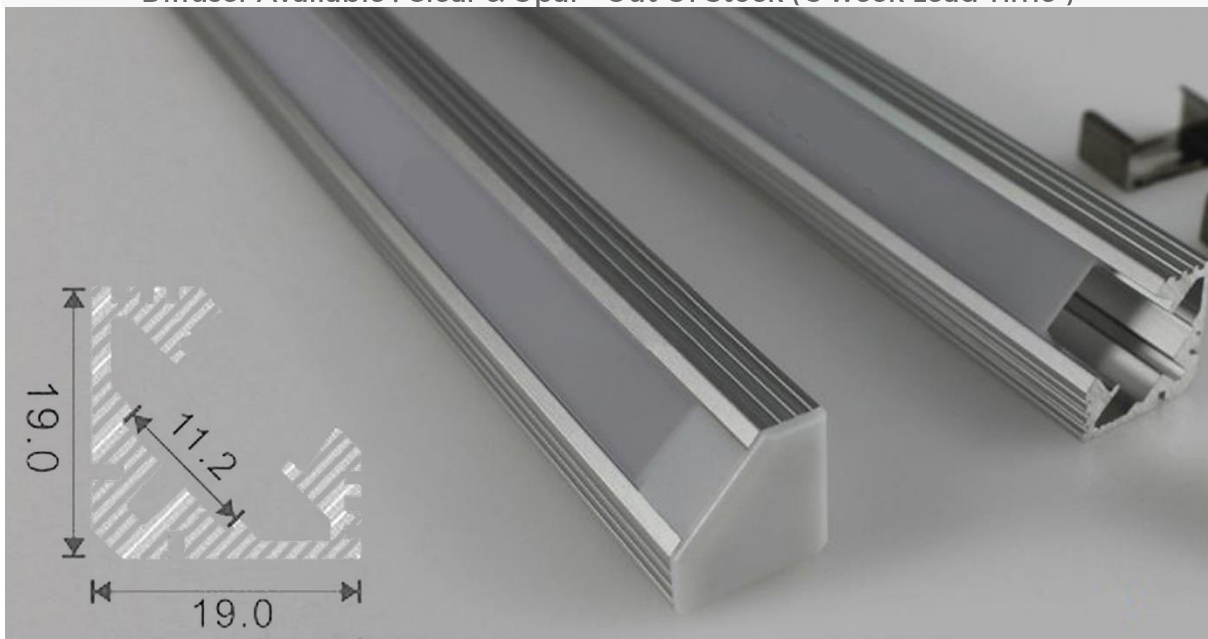

Part Number : LED-LC-2800

Model Number : LED-LC-2800
Size 15.9 x 11.2 (2 M Lengths)
Diffuser Available : Clear & Opal

Part Number : LED-45-LC-2000

Size 16 x 16 (2 M Length)
Diffuser Available : Clear & Opal

Part Number : LED-LC2-2000

Size 11.2 x 16 (2 M Lengths)

Diffuser Available : Clear & Opal

Part Number : LED-LC3-2000

Size : 22 x 16 (2 M Lengths)
Diffuser Available : Clear & Opal

Part Number : LED-LC4-2000

Size 19 x 19 (2 M Lengths)
Diffuser Available : Clear & Opal Out Of Stock (3 week Lead Time)

Part Number : LED-LC5-2000-MINI

Size 7.8 x 5.8 (2 M Lengths)
Diffuser Available : Clear & Opal

Part Number : LED-LC6-2000-OPTIC

Size : 17.3 x 13.4 (2 M Lengths)
Diffuser Available : Clear & Opal

Part Number : LED-LC7-2000

Size 19.1 x 8 (2 M Lengths)
Diffuser Available : Clear & Opal

Part Number : LED-LC8-2000

Size 17.5 x 14.5 (2 M Length)
Diffuser Available: Clear & Opal Out Of Stock (3 week Lead Time)