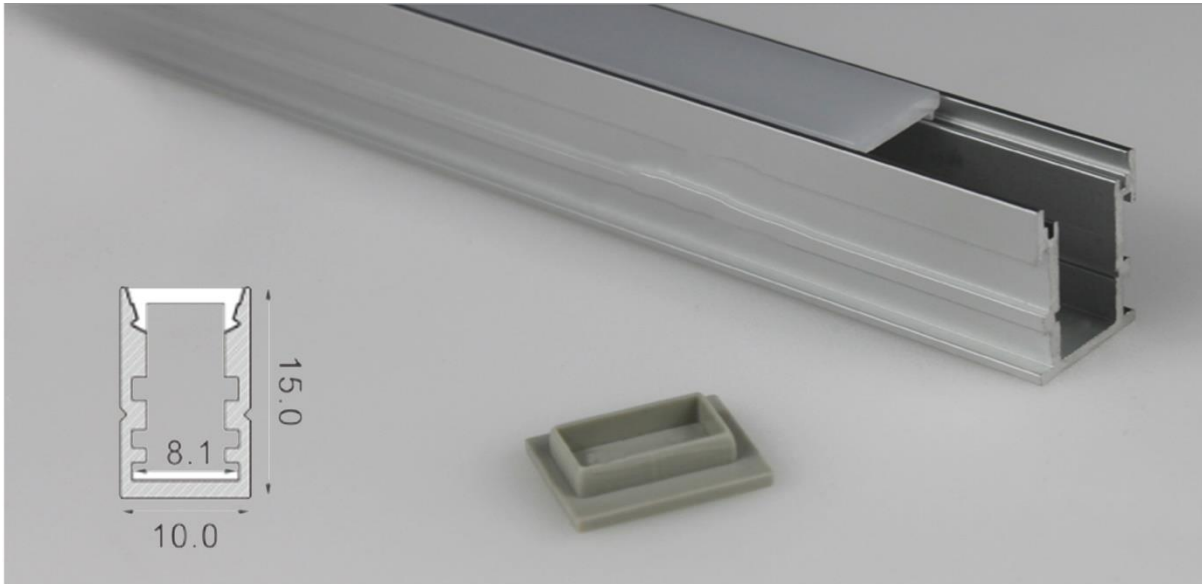

Part Number : LED-LC21-2000

Size 15.0 x 10.0 (2 M Lengths)
Diffuser Available : Clear & Opal