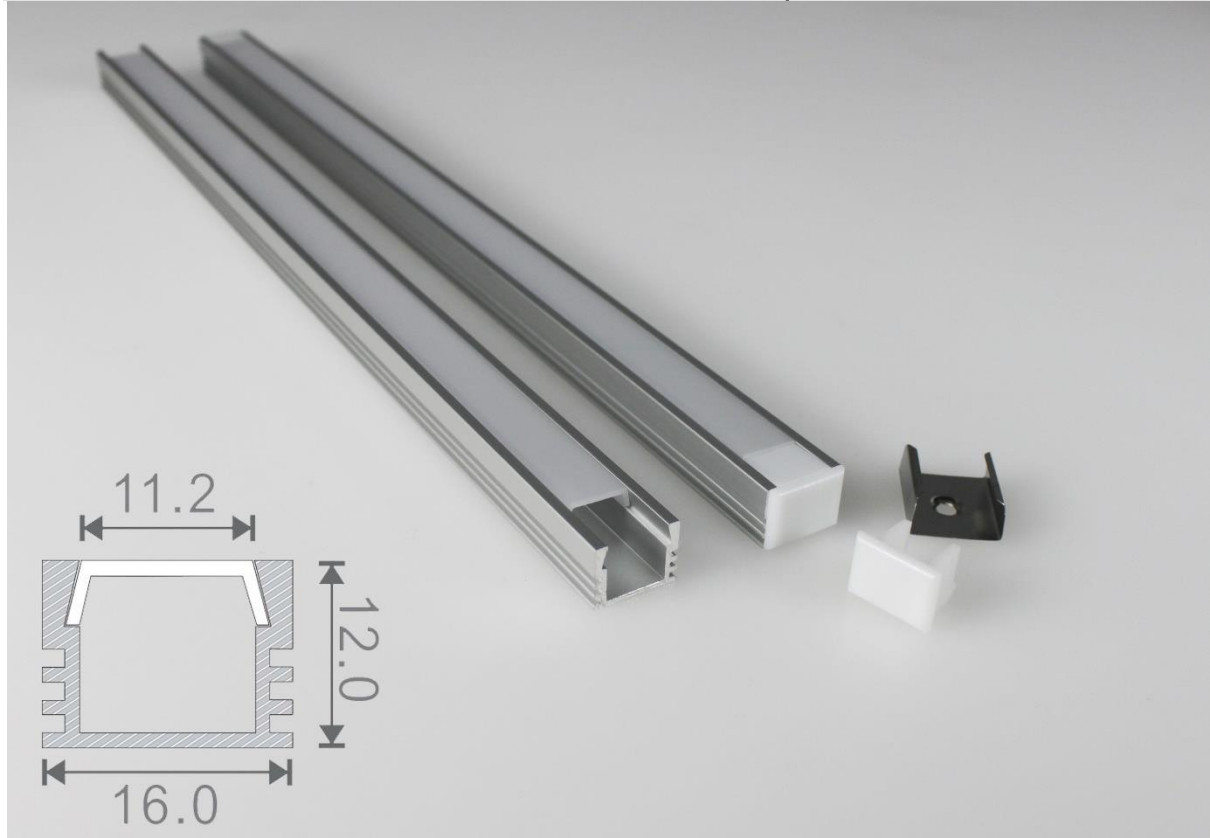

Part Number : LED-LC-2800

Model Number : LED-LC-2800
Size 15.9 x 11.2 (2 M Lengths)
Diffuser Available : Clear & Opal

Part Number : LED-45-LC-2000

Size 16 x 16 (2 M Length)
Diffuser Available : Clear & Opal

Part Number : LED-LC2-2000

Size 11.2 x 16 (2 M Lengths)

Diffuser Available : Clear & Opal

Part Number : LED-LC3-2000

Size : 22 x 16 (2 M Lengths)
Diffuser Available : Clear & Opal

Part Number : LED-LC4-2000

Size : 17.3 x 13.4 (2 M Lengths)
Diffuser Available : Clear & Opal

Part Number : LED-LC7-2000

Size 19.1 x 8 (2 M Lengths)
Diffuser Available : Clear & Opal

Part Number : LED-LC8-2000

Size 17.5 x 14.5 (2 M Length)
Diffuser Available: Clear & Opal Out Of Stock (3 week Lead Time)

Part Number : LED-LC9-2000

Size 18.1 x 18.1 (2 M Lengths)

Diffuser Available : Clear & Opal Out Of Stock (3 Week Lead Time)

Part Number : LED-LC10-2000

Size 16 x 16 (2 M Length)

Diffuser Available : Clear & Opal