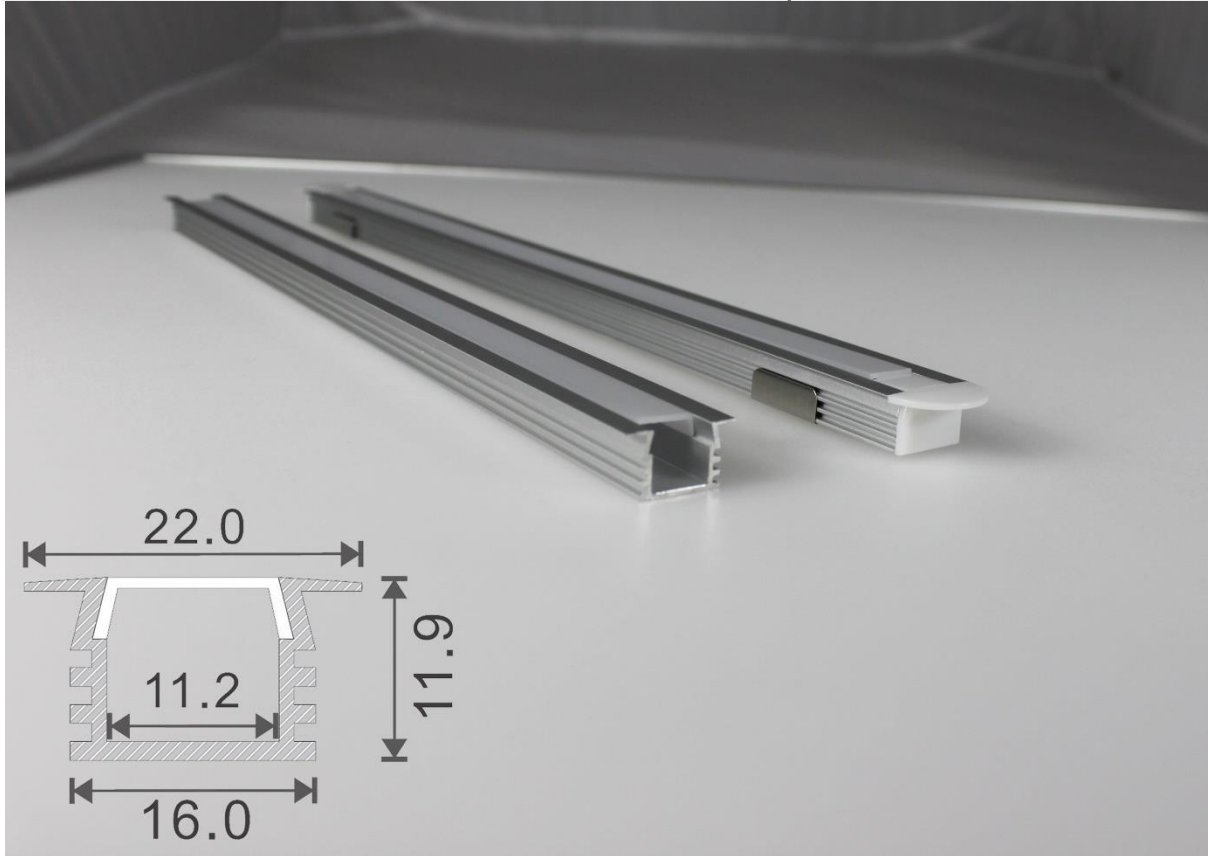

Part Number : LED-LC-2800

Model Number : LED-LC-2800
Size 15.9 x 11.2 (2 M Lengths)
Diffuser Available : Clear & Opal

Part Number : LED-45-LC-2000

Size 16 x 16 (2 M Length)
Diffuser Available : Clear & Opal

Part Number : LED-LC2-2000

Size 11.2 x 16 (2 M Lengths)

Diffuser Available : Clear & Opal

Part Number : LED-LC3-2000

Size : 22 x 16 (2 M Lengths)
Diffuser Available : Clear & Opal

Part Number : LED-LC4-2000

Size 19 x 19 (2 M Lengths)
Diffuser Available : Clear & Opal Out Of Stock (3 week Lead Time)

Part Number : LED-LC5-2000-MINI

Size 7.8 x 5.8 (2 M Lengths)
Diffuser Available : Clear & Opal

Part Number : LED-LC6-2000-OPTIC

Size : 17.3 x 13.4 (2 M Lengths)
Diffuser Available : Clear & Opal

Part Number : LED-LC7-2000

Size 19.1 x 8 (2 M Lengths)
Diffuser Available : Clear & Opal

Part Number : LED-LC8-2000

Size 17.5 x 14.5 (2 M Length)
Diffuser Available: Clear & Opal Out Of Stock (3 week Lead Time)