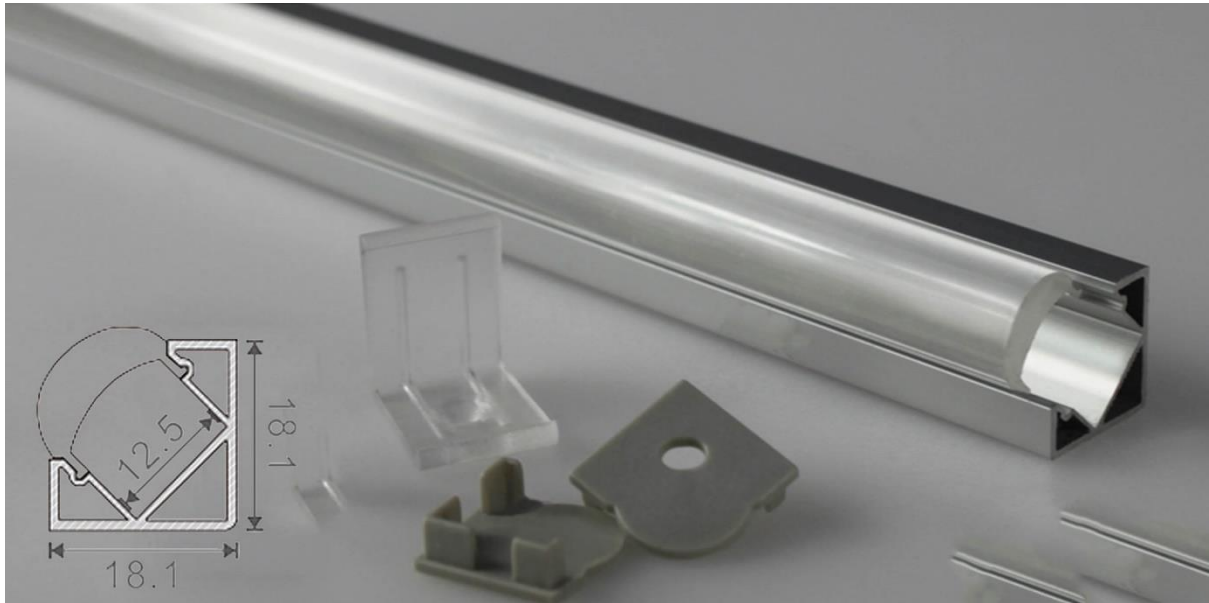

Part Number : LED-LC19-2000

Size 18.1 x 18.1 (2 M Lengths)

Diffuser Available : Clear & Opal Out Of Stock (3 Week Lead Time)